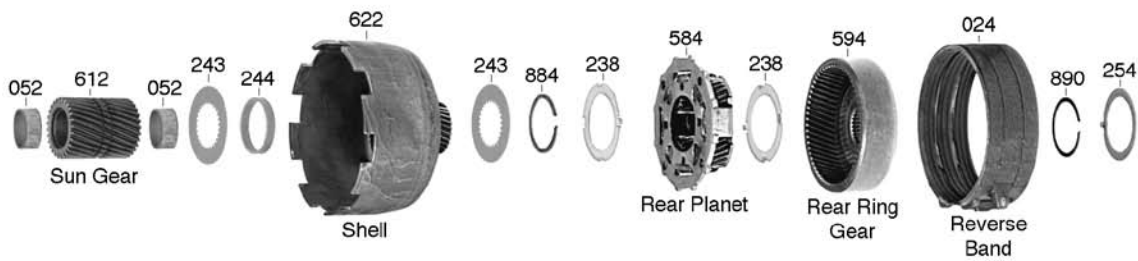

A904 (TF6)

E

F

G

Deluxe Kit	008
Compliance Kit	007
Master Kit	006
Less Steel Kit	004
Overhaul Kit	002
Bushing Kit	030
Washer Kit	200
Bearing Kit	201
Technical Manual	400
Pump Part	507
Valve Body Parts	741
Case Parts	761
Note: Not all items are available for all transmissions	