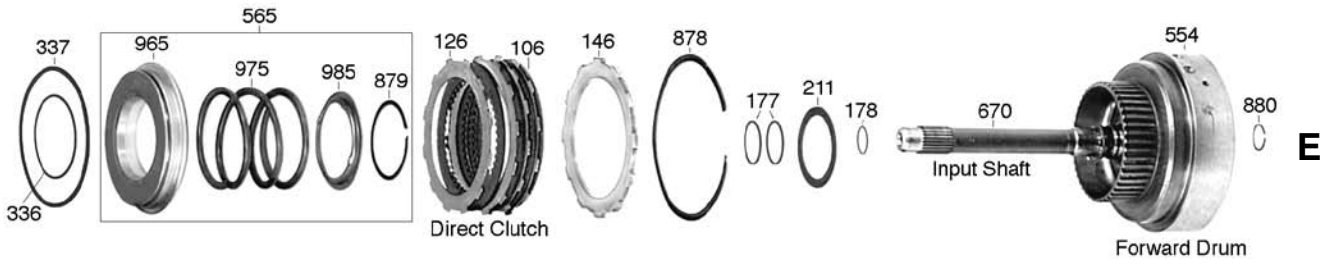

A904 (TF6)

E

F

G

Deluxe Kit	008
Compliance Kit	007
Master Kit	006
Less Steel Kit	004
Overhaul Kit	002
Bushing Kit	030
Washer Kit	200
Bearing Kit	201
Technical Manual	400
Pump Part	507
Valve Body Parts	741
Case Parts	761
Note: Not all items are available for all transmissions	