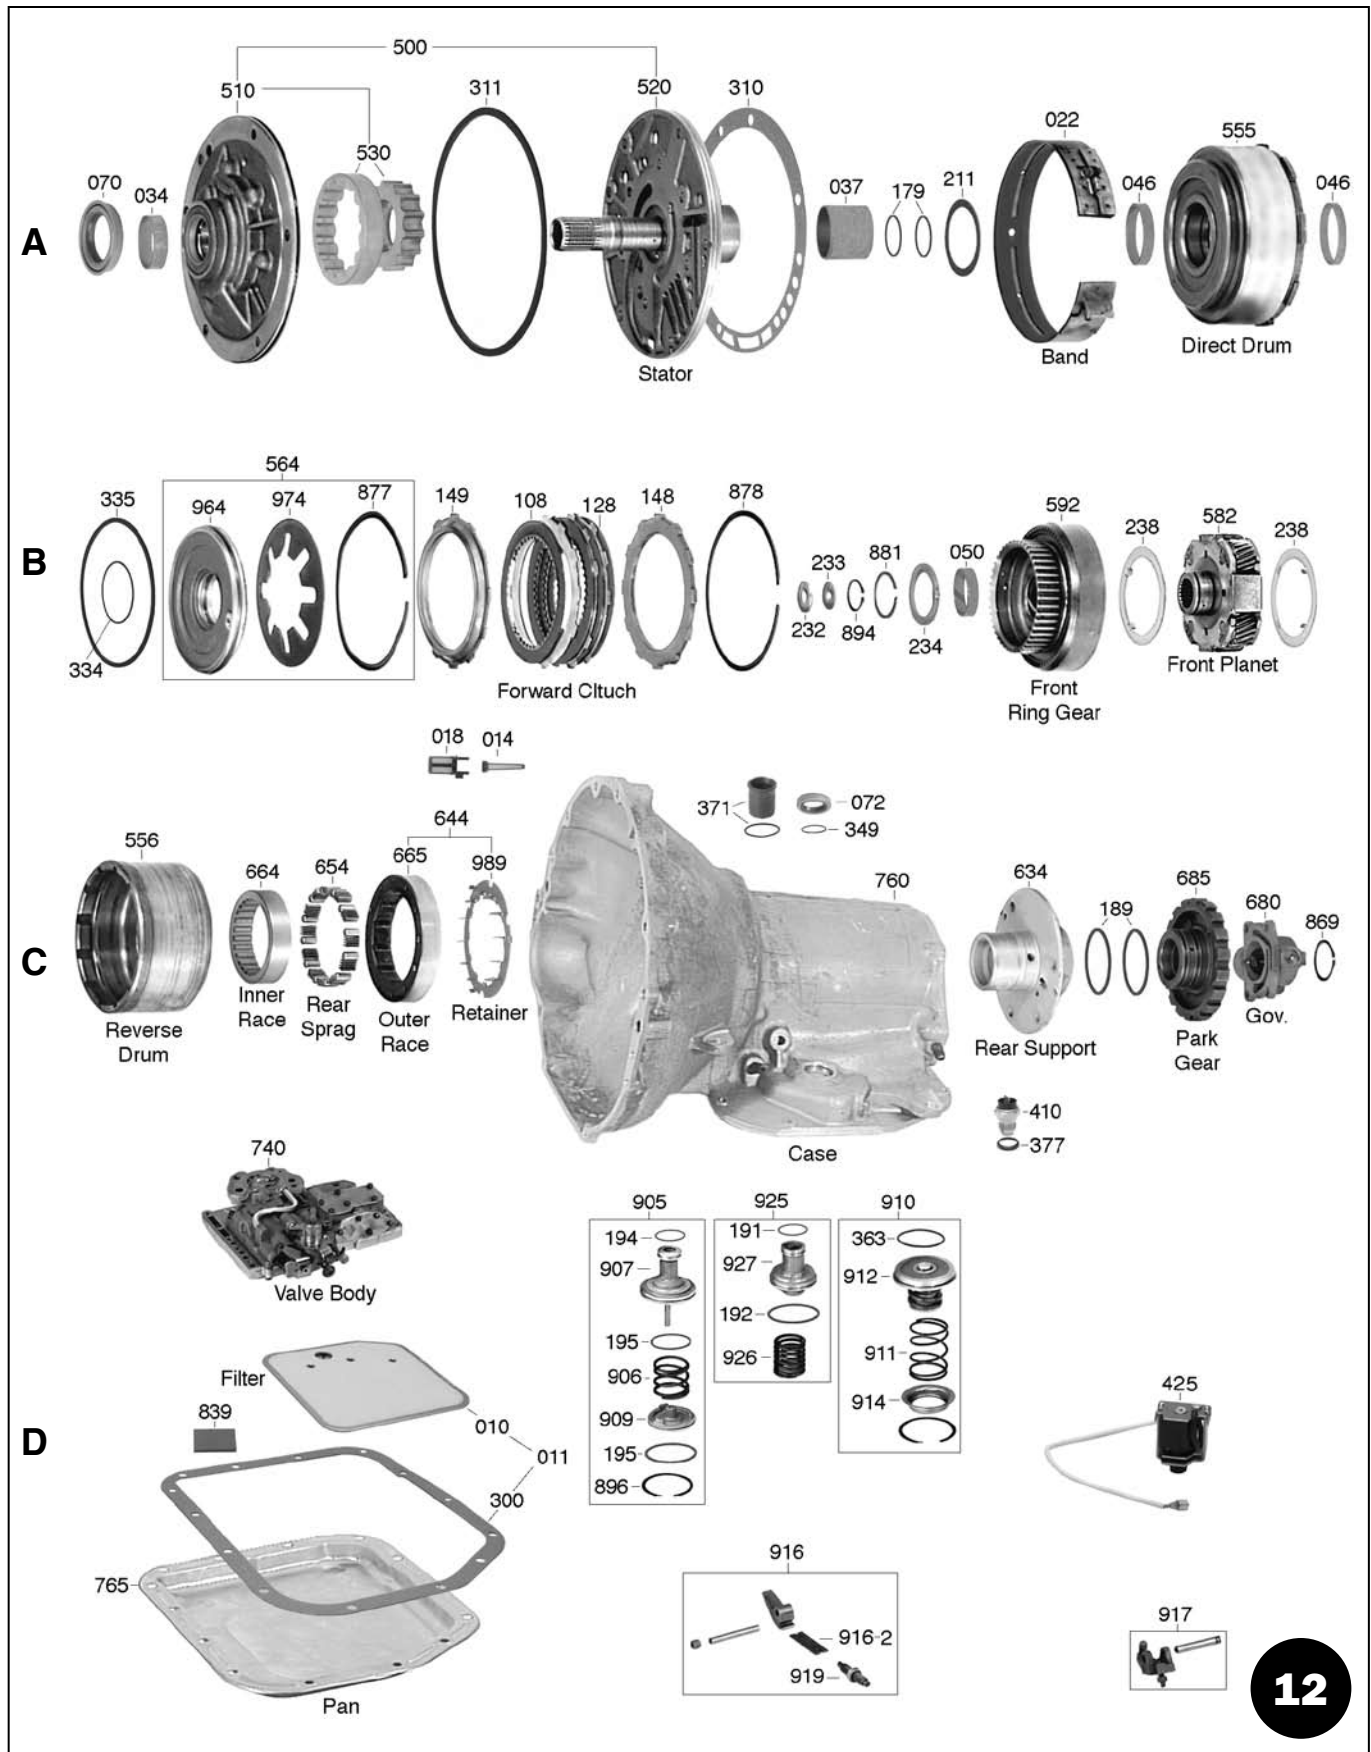

A904 (TF6)

E

F

G

Deluxe Kit	008
Compliance Kit	007
Master Kit	006
Less Steel Kit	004
Overhaul Kit	002
Bushing Kit	030
Washer Kit	200
Bearing Kit	201
Technical Manual	400
Pump Part	507
Valve Body Parts	741
Case Parts	761
Note: Not all items are available for all transmissions	