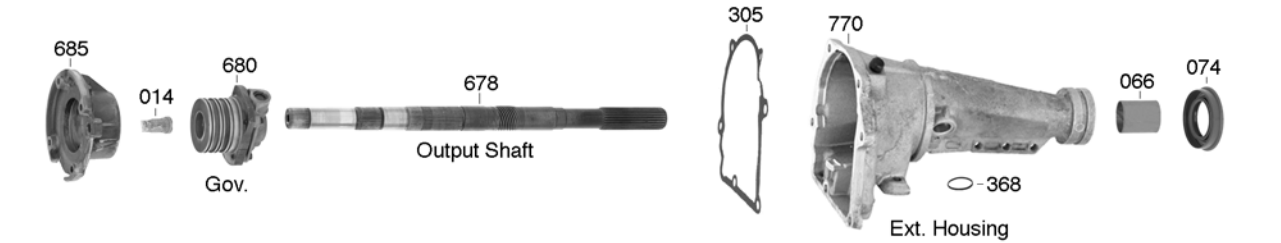

C-4, C-5

E

F

G

H

Deluxe Kit	008
Compliance Kit	007
Master Kit	006
Less Steel Kit	004
Overhaul Kit	002
Bushing Kit	030
Washer Kit	200
Bearing Kit	201
Technical Manual	400
Pump Part	507
Valve Body Parts	741
Case Parts	761