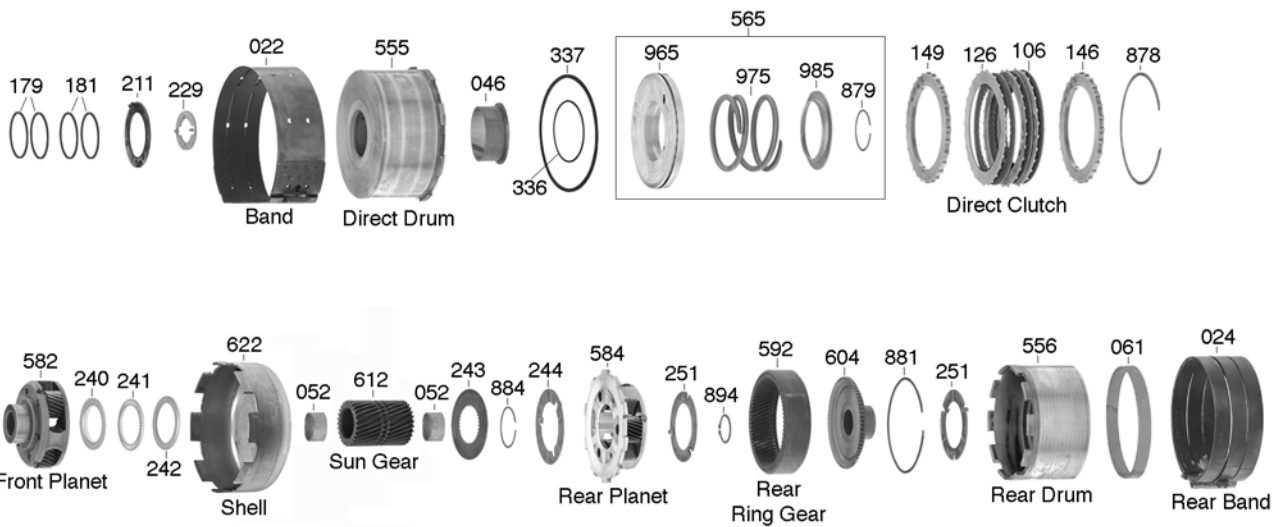

C-4, C-5

E

F

G

H

Deluxe Kit	008
Compliance Kit	007
Master Kit	006
Less Steel Kit	004
Overhaul Kit	002
Bushing Kit	030
Washer Kit	200
Bearing Kit	201
Technical Manual	400
Pump Part	507
Valve Body Parts	741
Case Parts	761