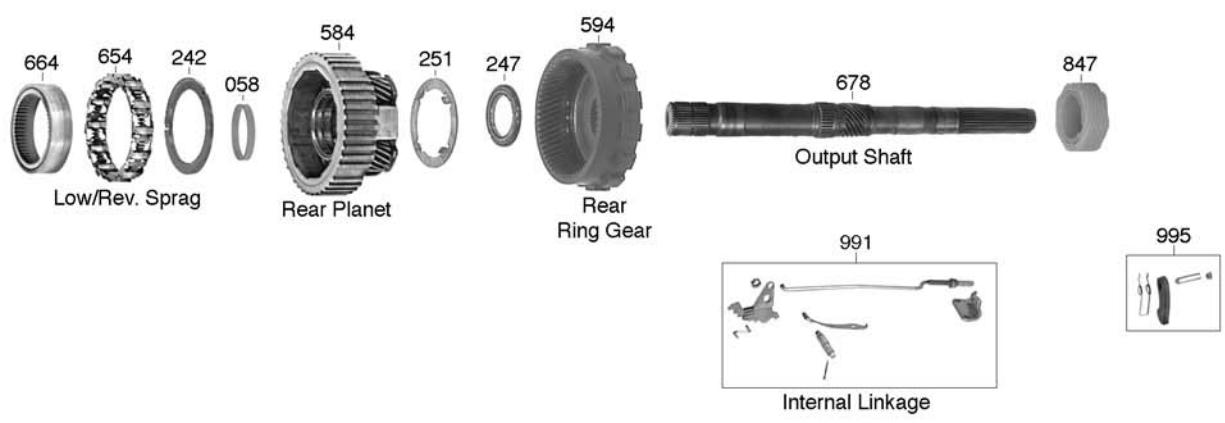

200, 200C

F

G

H

54

Deluxe Kit	008
Compliance Kit	007
Master Kit	006
Less Steel Kit	004
Overhaul Kit	002
Bushing Kit	030
Washer Kit	200
Bearing Kit	201
Technical Manual	400
Pump Part	507
Valve Body Parts	741
Case Parts	761
Note: Not all items are available for all transmissions	