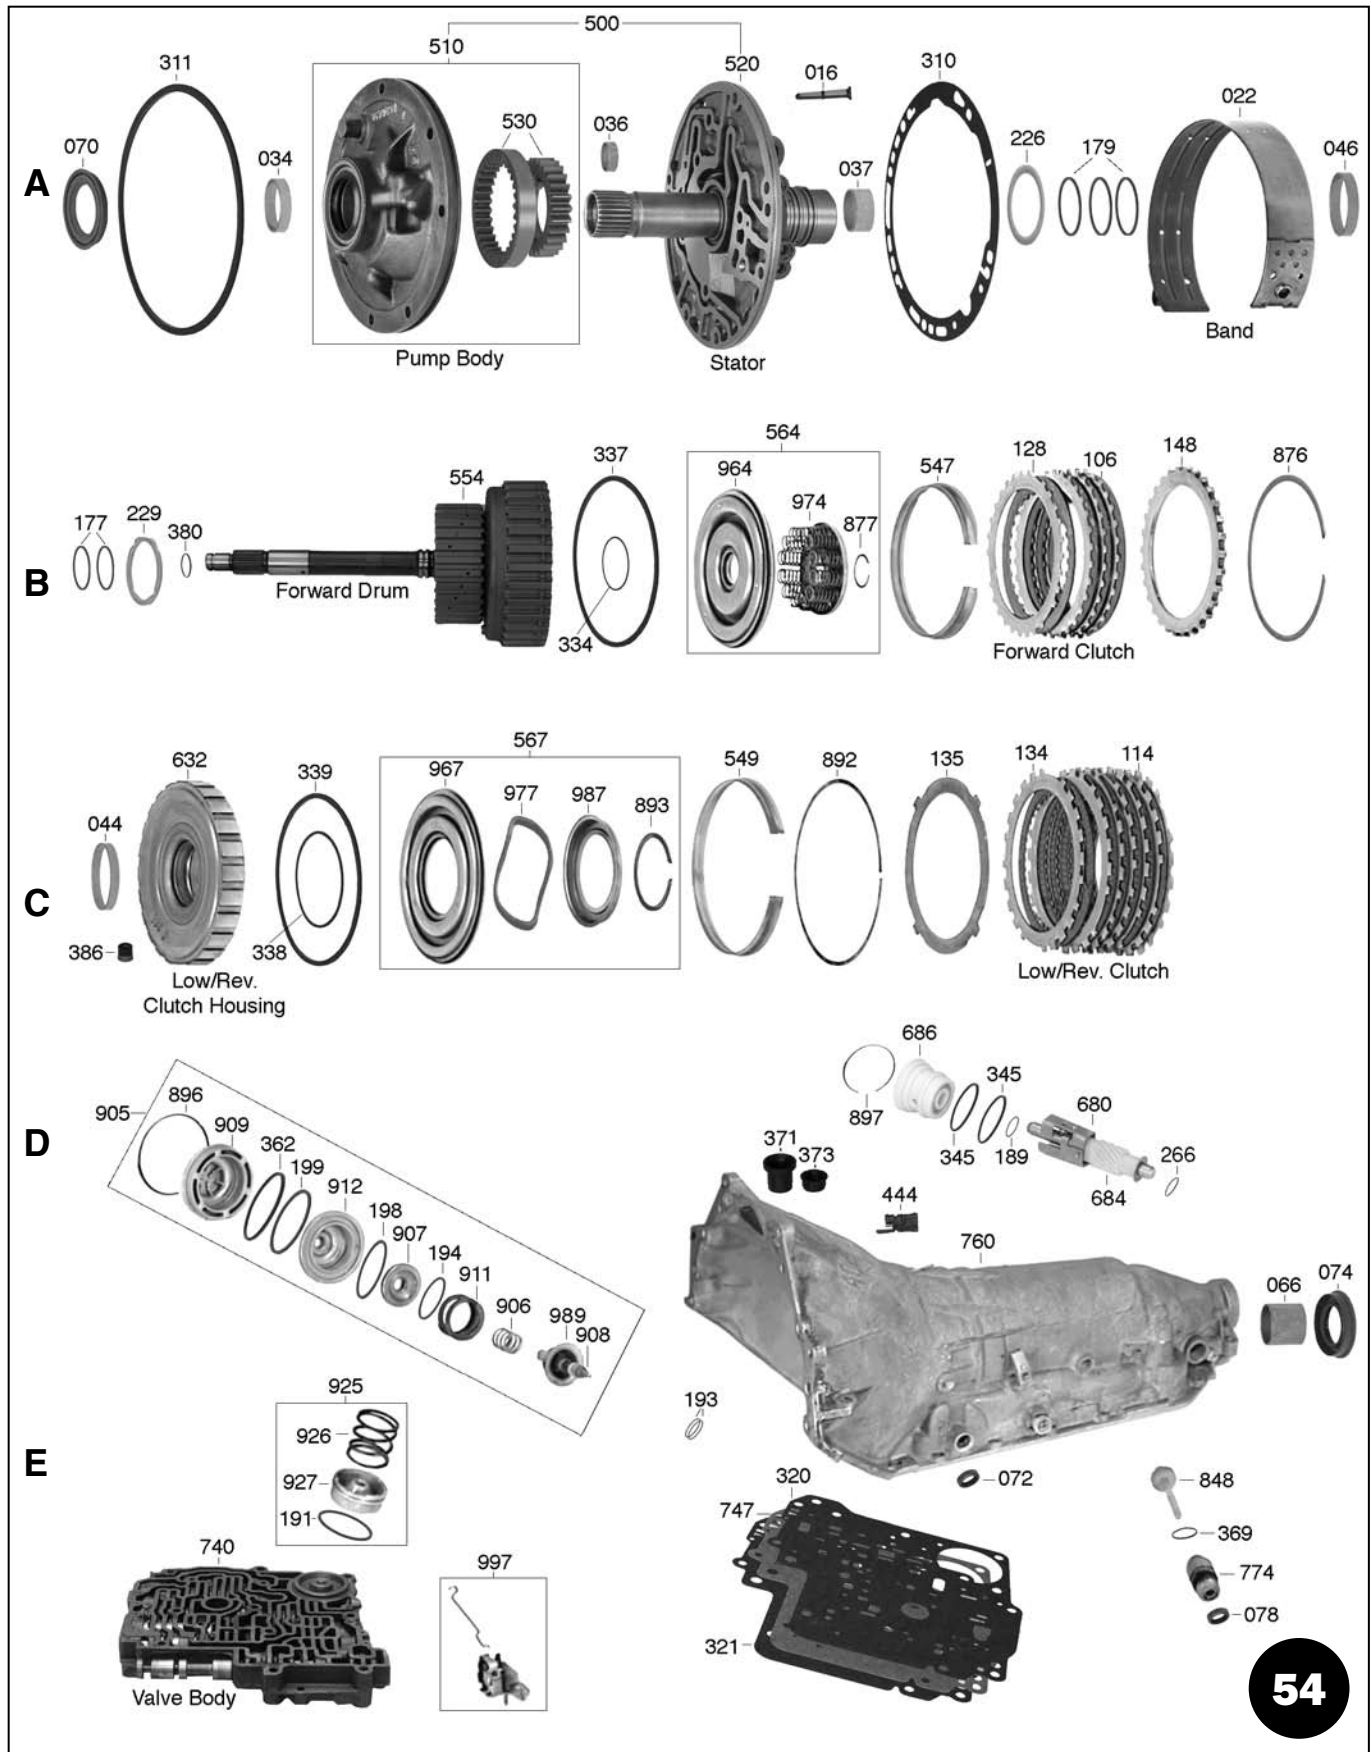

200, 200C

F

G

H

54

Deluxe Kit	008
Compliance Kit	007
Master Kit	006
Less Steel Kit	004
Overhaul Kit	002
Bushing Kit	030
Washer Kit	200
Bearing Kit	201
Technical Manual	400
Pump Part	507
Valve Body Parts	741
Case Parts	761
Note: Not all items are available for all transmissions	