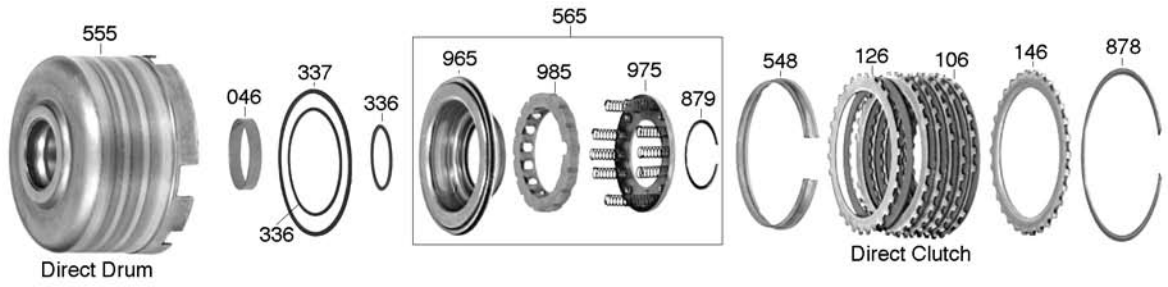

200, 200C

F

G

H

54

Deluxe Kit	008
Compliance Kit	007
Master Kit	006
Less Steel Kit	004
Overhaul Kit	002
Bushing Kit	030
Washer Kit	200
Bearing Kit	201
Technical Manual	400
Pump Part	507
Valve Body Parts	741
Case Parts	761
Note: Not all items are available for all transmissions	