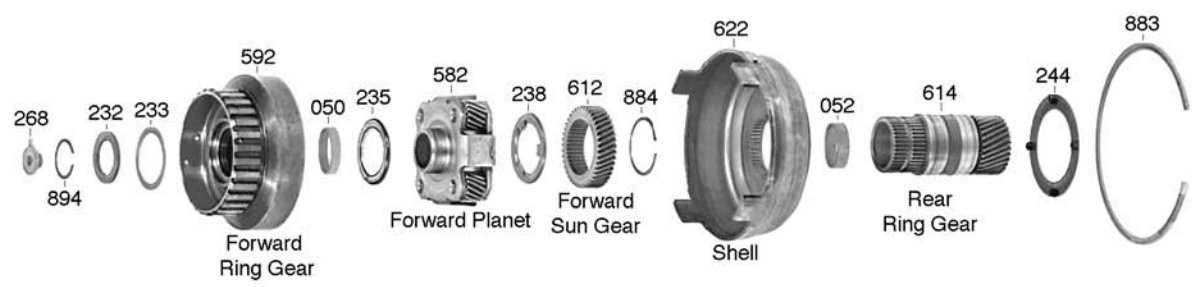

200, 200C

F

G

H

54

Deluxe Kit	008
Compliance Kit	007
Master Kit	006
Less Steel Kit	004
Overhaul Kit	002
Bushing Kit	030
Washer Kit	200
Bearing Kit	201
Technical Manual	400
Pump Part	507
Valve Body Parts	741
Case Parts	761
Note: Not all items are available for all transmissions	