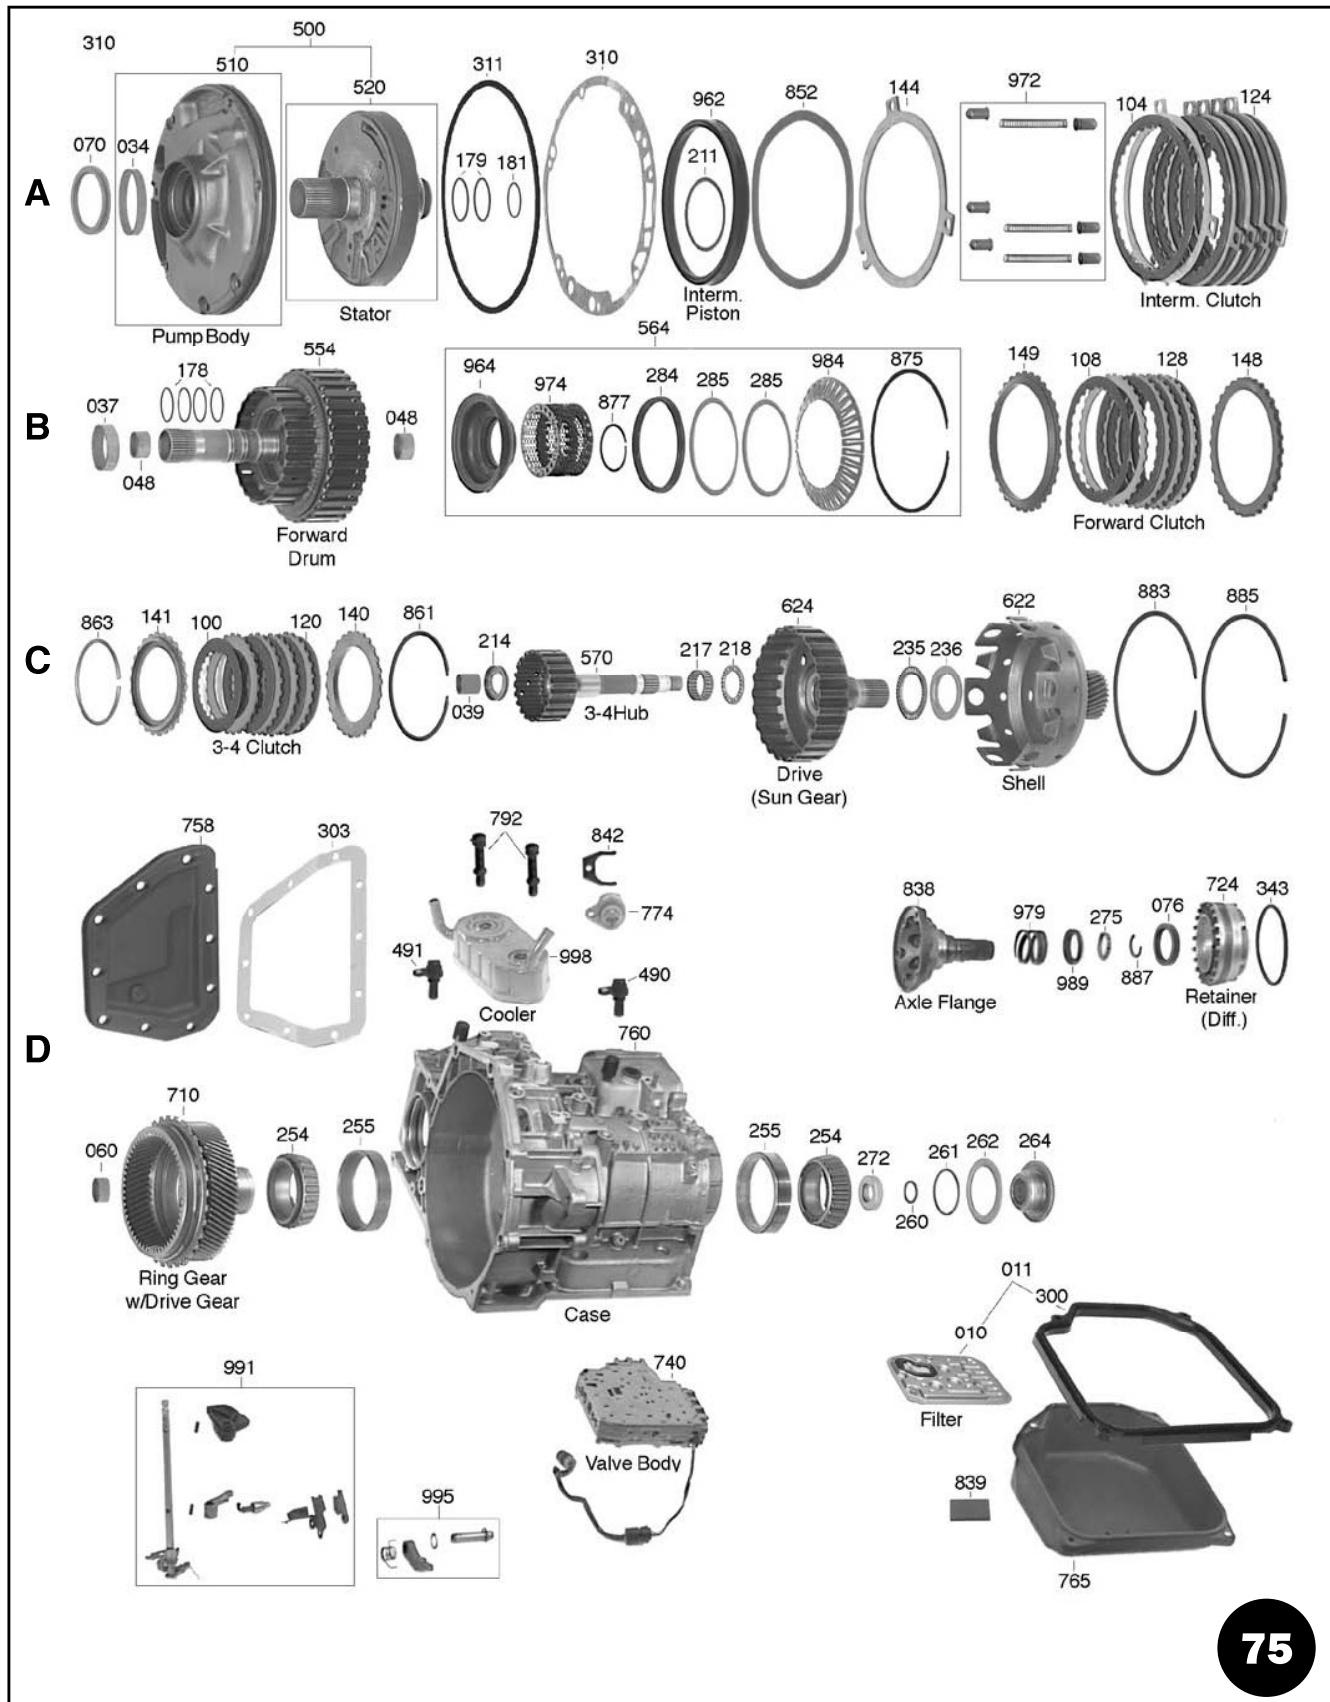

VOLKSWAGEN - 4 SPEED - FWD - ELECTRONIC

AG4-095/096/097/098, 01M/01N/01P

VOLKSWAGEN - 4 SPEED - FWD - ELECTRONIC AG4-095/096/097/098, 01M/01N/01P

Deluxe Kit	008
Compliance Kit	007
Master Kit	006
Less Steel Kit	004
Overhaul Kit	002
Bushing Kit	030
Washer Kit	200
Bearing Kit	201
Technical Manual	400
Pump Part	507
Valve Body Parts	741
Case Parts	761

Note: Not all items are available for all transmissions

75

AG4, 095-098

VOLKSWAGEN - 4 SPEED - FWD - ELECTRONIC

AG4-095/096/097/098, 01M/01N/01P

75300A Pan Gasket
75010A Filter 90-95
AG4-095/096 01M

75300C Pan Gasket
75010A Filter 90-95
AG4-097 01N