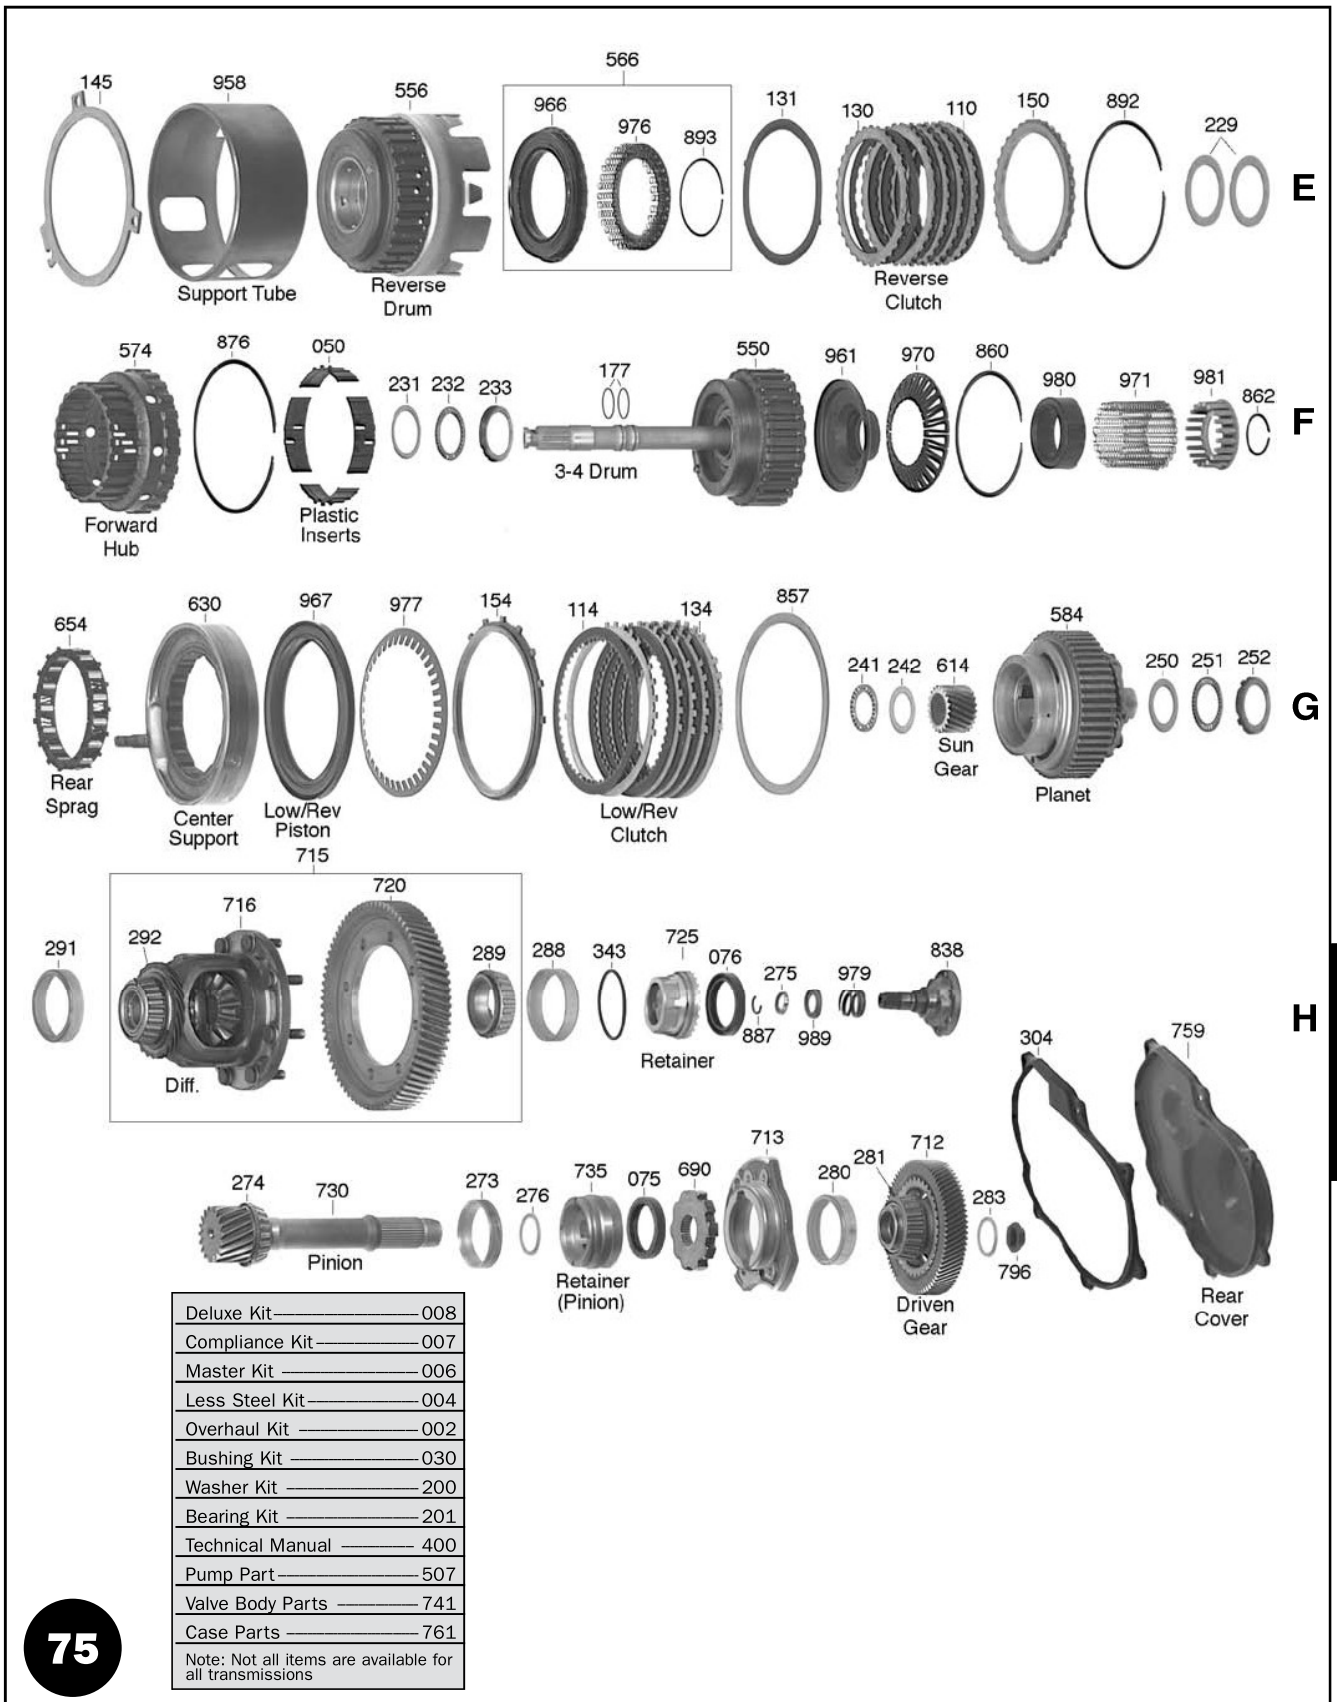

VOLKSWAGEN - 4 SPEED - FWD - ELECTRONIC

AG4-095/096/097/098, 01M/01N/01P

VOLKSWAGEN - 4 SPEED - FWD - ELECTRONIC AG4-095/096/097/098, 01M/01N/01P

Deluxe Kit	008
Compliance Kit	007
Master Kit	006
Less Steel Kit	004
Overhaul Kit	002
Bushing Kit	030
Washer Kit	200
Bearing Kit	201
Technical Manual	400
Pump Part	507
Valve Body Parts	741
Case Parts	761

Note: Not all items are available for all transmissions

75

AG4, 095-098

VOLKSWAGEN - 4 SPEED - FWD - ELECTRONIC

AG4-095/096/097/098, 01M/01N/01P

75300A Pan Gasket
75010A Filter 90-95
AG4-095/096 01M

75300C Pan Gasket
75010A Filter 90-95
AG4-097 01N