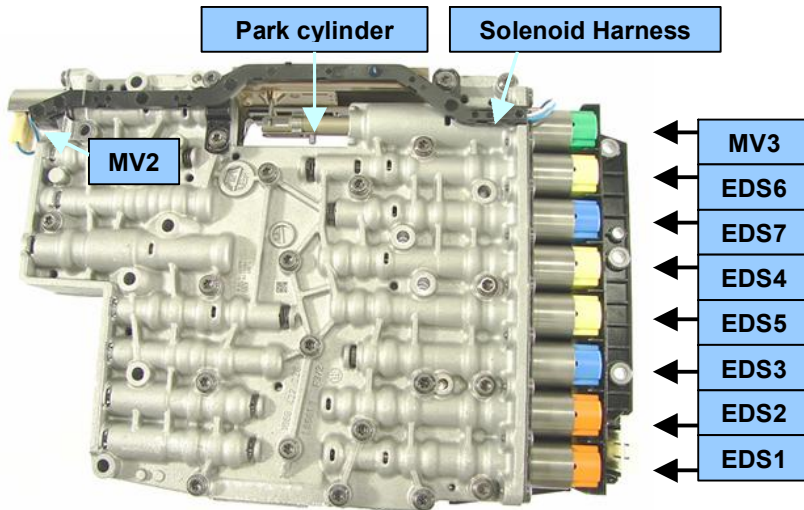

Kit part number 1068 298 043

Kit Content 1068 298 043
 3 x EDS (1, 3, 6) yellow
 3 x EDS (2, 4, 5) blue
 2 x MV (MV1, MV2) black
 1 x MV (MV3) green
 1 x Park cylinder
 1 x Solenoid harness

Kit part number 1068 298 044

Kit Content 1068 298 044
 3 x EDS (1, 3, 6) yellow
 3 x EDS (2, 4, 5) blue
 1 x MV (MV1) black

Kit part number 1068 298 045

Kit Content 1068 298 045
 5 x EDS (1, 3, 4, 5, 6) yellow
 1 x EDS (2) blue
 1 x MV (MV1) black

6 Speed Mechatronic Solenoid Kits

Kit part number 1068 298 046

Kit Content 1068 298 046
 3 x EDS (4, 5, 6) yellow
 2 x EDS (3, 7) blue
 2 x EDS (1, 2) orange

Kit part number 1068 298 047

Kit Content 1068 298 047
 3 x EDS (4, 5, 6) yellow
 2 x EDS (3, 7) blue
 2 x EDS (1, 2) orange
 1 x MV (MV2) black
 1 x MV (MV3) green
 1 x Park cylinder
 1 x Solenoid harness

6 Speed Mechatronic Solenoid Kits

Transmissions are identified as follows:

The first 4 digits of the "Main Parts List" are cast into the transmission housing, followed by the remaining 6 digits stamped into the housing.
Main Parts List in this example = **1068 010 034**