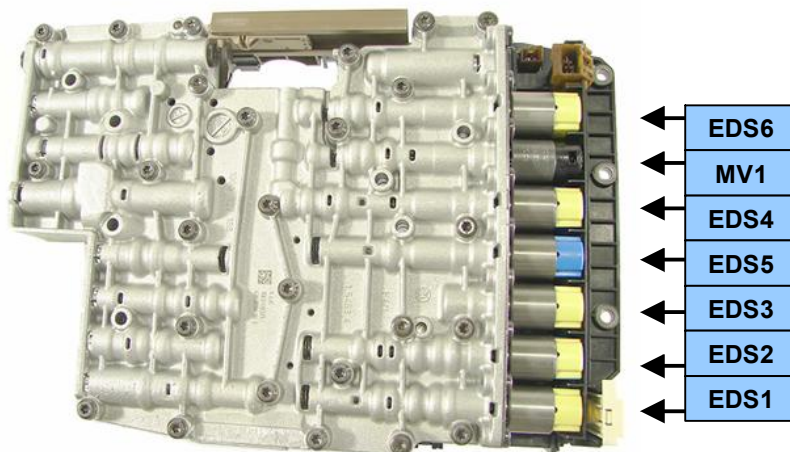

6 Speed Mechatronic Solenoid Kits

The mechatronic units are displayed to show component location and sequence of EDS & MV solenoid valves, the actual mechatronic of your application might look different. Use of these Solenoid kits should be strictly by transmission part number reference.

Kit part number 1068 298 043

Kit Content 1068 298 043
 3 x EDS (1, 3, 6) yellow
 3 x EDS (2, 4, 5) blue
 2 x MV (MV1, MV2) black
 1 x MV (MV3) green
 1 x Park cylinder
 1 x Solenoid harness

Kit part number 1068 298 044

Kit Content 1068 298 044
 3 x EDS (1, 3, 6) yellow
 3 x EDS (2, 4, 5) blue
 1 x MV (MV1) black

Kit part number 1068 298 045

Kit Content 1068 298 045
 5 x EDS (1, 3, 4, 5, 6) yellow
 1 x EDS (2) blue
 1 x MV (MV1) black

6 Speed Mechatronic Solenoid Kits

Kit part number 1068 298 046

Kit Content 1068 298 046
 3 x EDS (4, 5, 6) yellow
 2 x EDS (3, 7) blue
 2 x EDS (1, 2) orange

Kit part number 1068 298 047

Kit Content 1068 298 047
 3 x EDS (4, 5, 6) yellow
 2 x EDS (3, 7) blue
 2 x EDS (1, 2) orange
 1 x MV (MV2) black
 1 x MV (MV3) green
 1 x Park cylinder
 1 x Solenoid harness