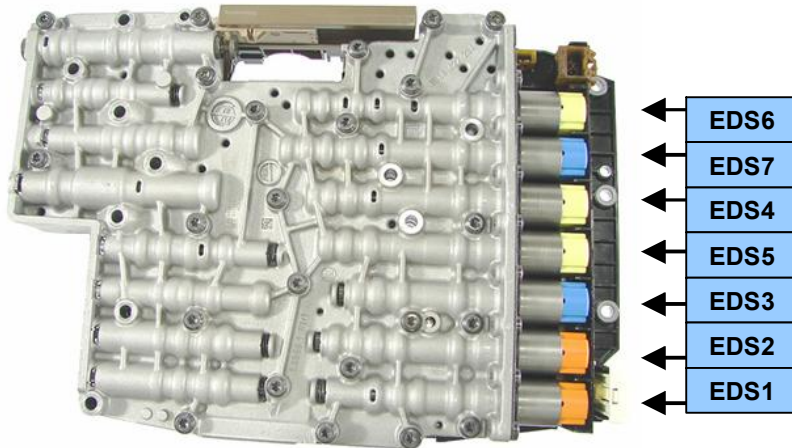

6 Speed Mechatronic Solenoid Kits

The mechatronic units are displayed to show component location and sequence of EDS & MV solenoid valves, the actual mechatronic of your application might look different. Use of these Solenoid kits should be strictly by transmission part number reference.

Kit part number 1068 298 043

Kit Content 1068 298 043
 3 x EDS (1, 3, 6) yellow
 3 x EDS (2, 4, 5) blue
 2 x MV (MV1, MV2) black
 1 x MV (MV3) green
 1 x Park cylinder
 1 x Solenoid harness

Kit part number 1068 298 044

Kit Content 1068 298 044
 3 x EDS (1, 3, 6) yellow
 3 x EDS (2, 4, 5) blue
 1 x MV (MV1) black

Kit part number 1068 298 045

Kit Content 1068 298 045
 5 x EDS (1, 3, 4, 5, 6) yellow
 1 x EDS (2) blue
 1 x MV (MV1) black

6 Speed Mechatronic Solenoid Kits

Kit part number 1068 298 046

Kit Content 1068 298 046
 3 x EDS (4, 5, 6) yellow
 2 x EDS (3, 7) blue
 2 x EDS (1, 2) orange

Kit part number 1068 298 047

Kit Content 1068 298 047
 3 x EDS (4, 5, 6) yellow
 2 x EDS (3, 7) blue
 2 x EDS (1, 2) orange
 1 x MV (MV2) black
 1 x MV (MV3) green
 1 x Park cylinder
 1 x Solenoid harness