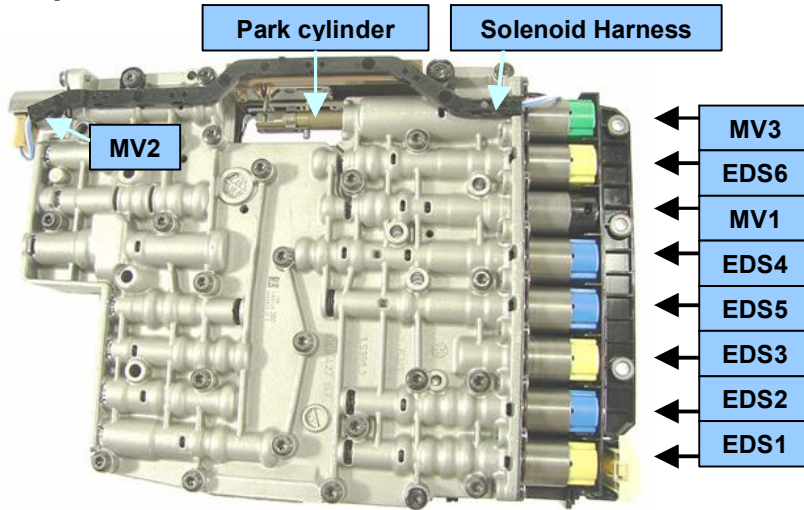

6 Speed Mechatronic Solenoid Kits

The mechatronic units are displayed to show component location and sequence of EDS & MV solenoid valves, the actual mechatronic of your application might look different. Use of these Solenoid kits should be strictly by transmission part number reference.

Kit part number 1068 298 043

Kit Content 1068 298 043
 3 x EDS (1, 3, 6) yellow
 3 x EDS (2, 4, 5) blue
 2 x MV (MV1, MV2) black
 1 x MV (MV3) green
 1 x Park cylinder
 1 x Solenoid harness

Kit part number 1068 298 044

Kit Content 1068 298 044
 3 x EDS (1, 3, 6) yellow
 3 x EDS (2, 4, 5) blue
 1 x MV (MV1) black

Kit part number 1068 298 045

Kit Content 1068 298 045
 5 x EDS (1, 3, 4, 5, 6) yellow
 1 x EDS (2) blue
 1 x MV (MV1) black

6 Speed Mechatronic Solenoid Kits

Kit part number 1068 298 046

Kit Content 1068 298 046
 3 x EDS (4, 5, 6) yellow
 2 x EDS (3, 7) blue
 2 x EDS (1, 2) orange

Kit part number 1068 298 047

Kit Content 1068 298 047
 3 x EDS (4, 5, 6) yellow
 2 x EDS (3, 7) blue
 2 x EDS (1, 2) orange
 1 x MV (MV2) black
 1 x MV (MV3) green
 1 x Park cylinder
 1 x Solenoid harness