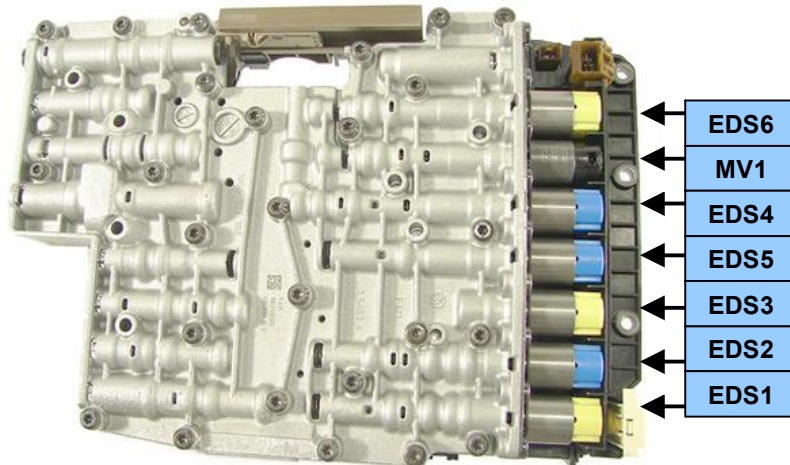

6 Speed Mechatronic Solenoid Kits

The mechatronic units are displayed to show component location and sequence of EDS & MV solenoid valves, the actual mechatronic of your application might look different. Use of these Solenoid kits should be strictly by transmission part number reference.

Kit part number 1068 298 043

Kit Content 1068 298 043
 3 x EDS (1, 3, 6) yellow
 3 x EDS (2, 4, 5) blue
 2 x MV (MV1, MV2) black
 1 x MV (MV3) green
 1 x Park cylinder
 1 x Solenoid harness

Kit part number 1068 298 044

Kit Content 1068 298 044
 3 x EDS (1, 3, 6) yellow
 3 x EDS (2, 4, 5) blue
 1 x MV (MV1) black

Kit part number 1068 298 045

Kit Content 1068 298 045
 5 x EDS (1, 3, 4, 5, 6) yellow
 1 x EDS (2) blue
 1 x MV (MV1) black

6 Speed Mechatronic Solenoid Kits

Kit part number 1068 298 046

Kit Content 1068 298 046
 3 x EDS (4, 5, 6) yellow
 2 x EDS (3, 7) blue
 2 x EDS (1, 2) orange

Kit part number 1068 298 047

Kit Content 1068 298 047
 3 x EDS (4, 5, 6) yellow
 2 x EDS (3, 7) blue
 2 x EDS (1, 2) orange
 1 x MV (MV2) black
 1 x MV (MV3) green
 1 x Park cylinder
 1 x Solenoid harness