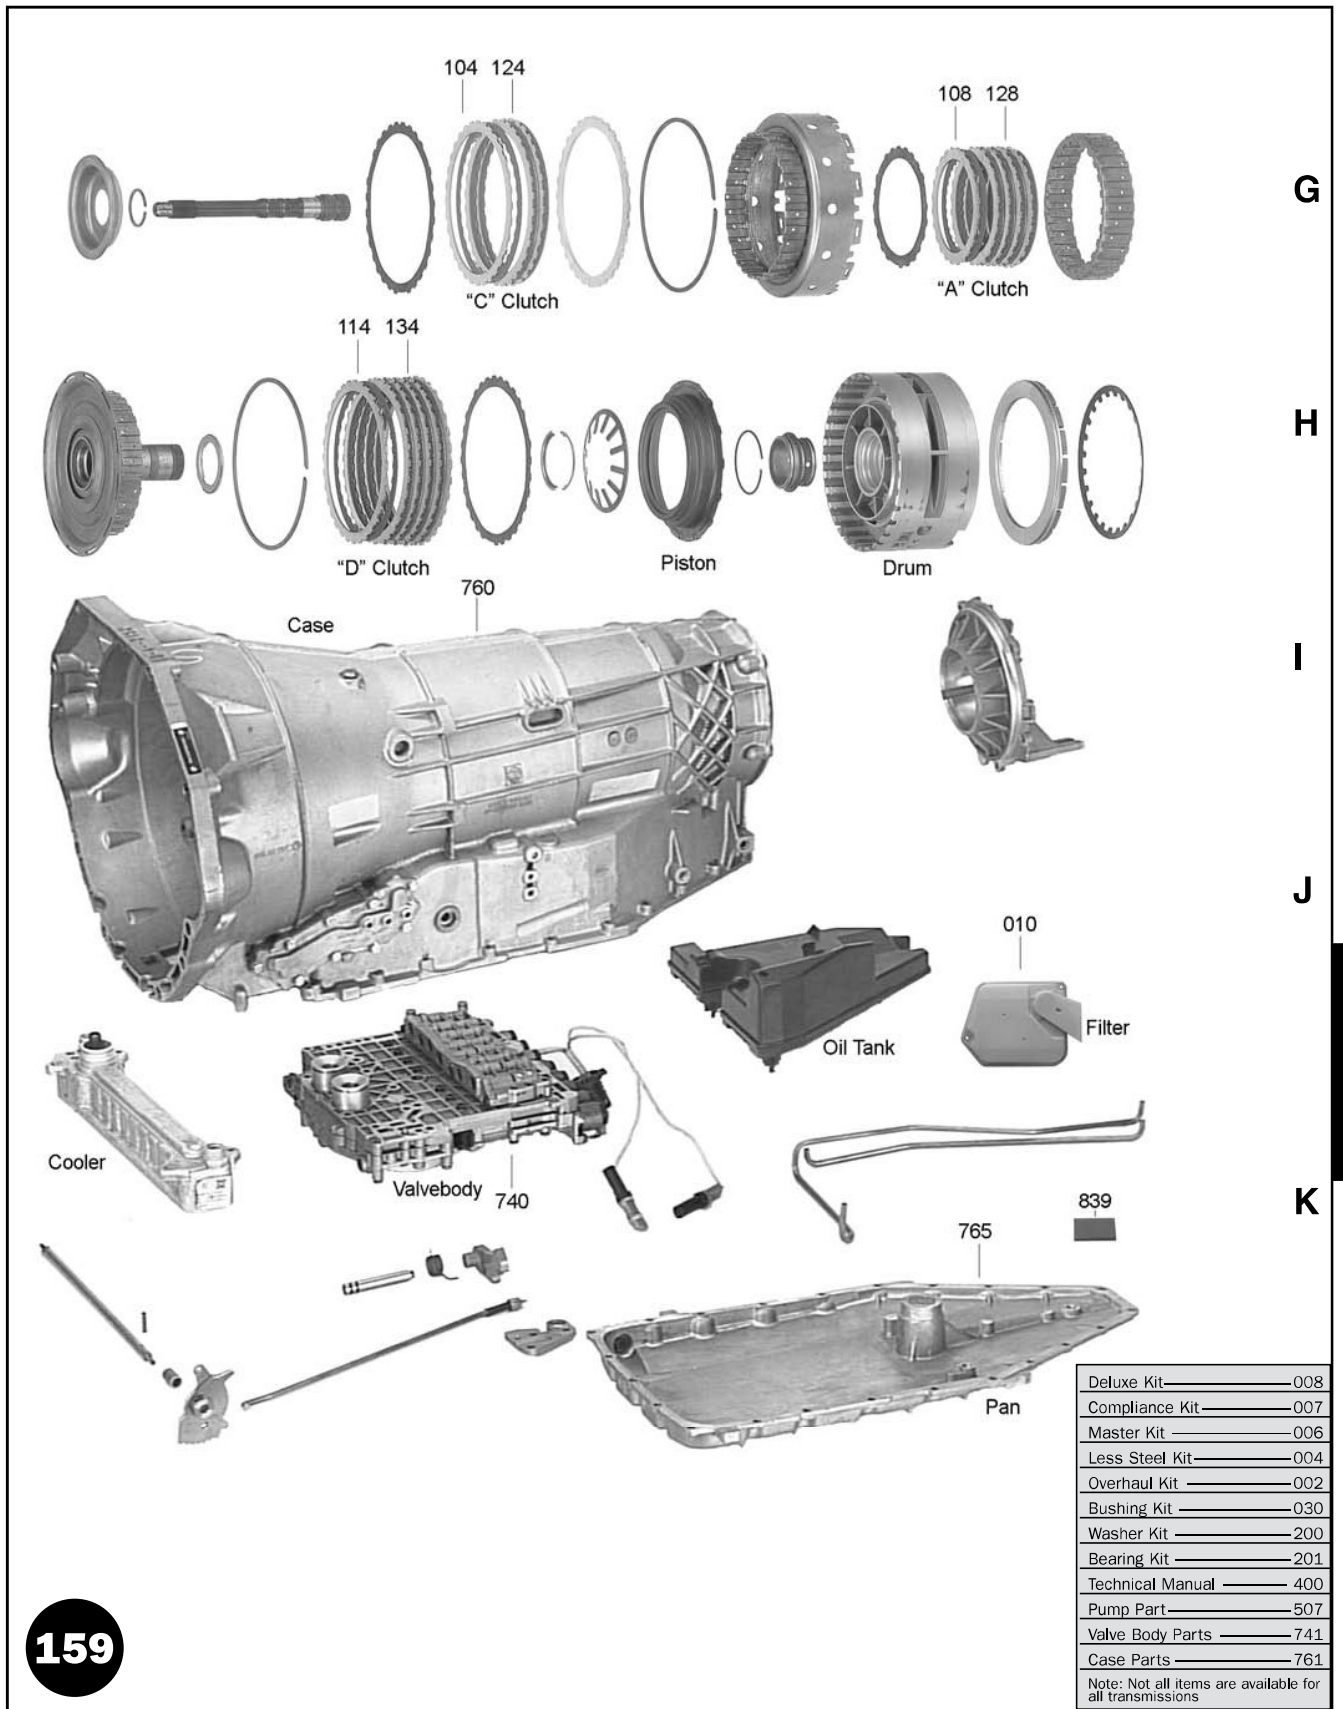

G

H

I

J

K

ZF5HP30

Deluxe Kit	008
Compliance Kit	007
Master Kit	006
Less Steel Kit	004
Overhaul Kit	002
Bushing Kit	030
Washer Kit	200
Bearing Kit	201
Technical Manual	400
Pump Part	507
Valve Body Parts	741
Case Parts	761
Note: Not all items are available for all transmissions