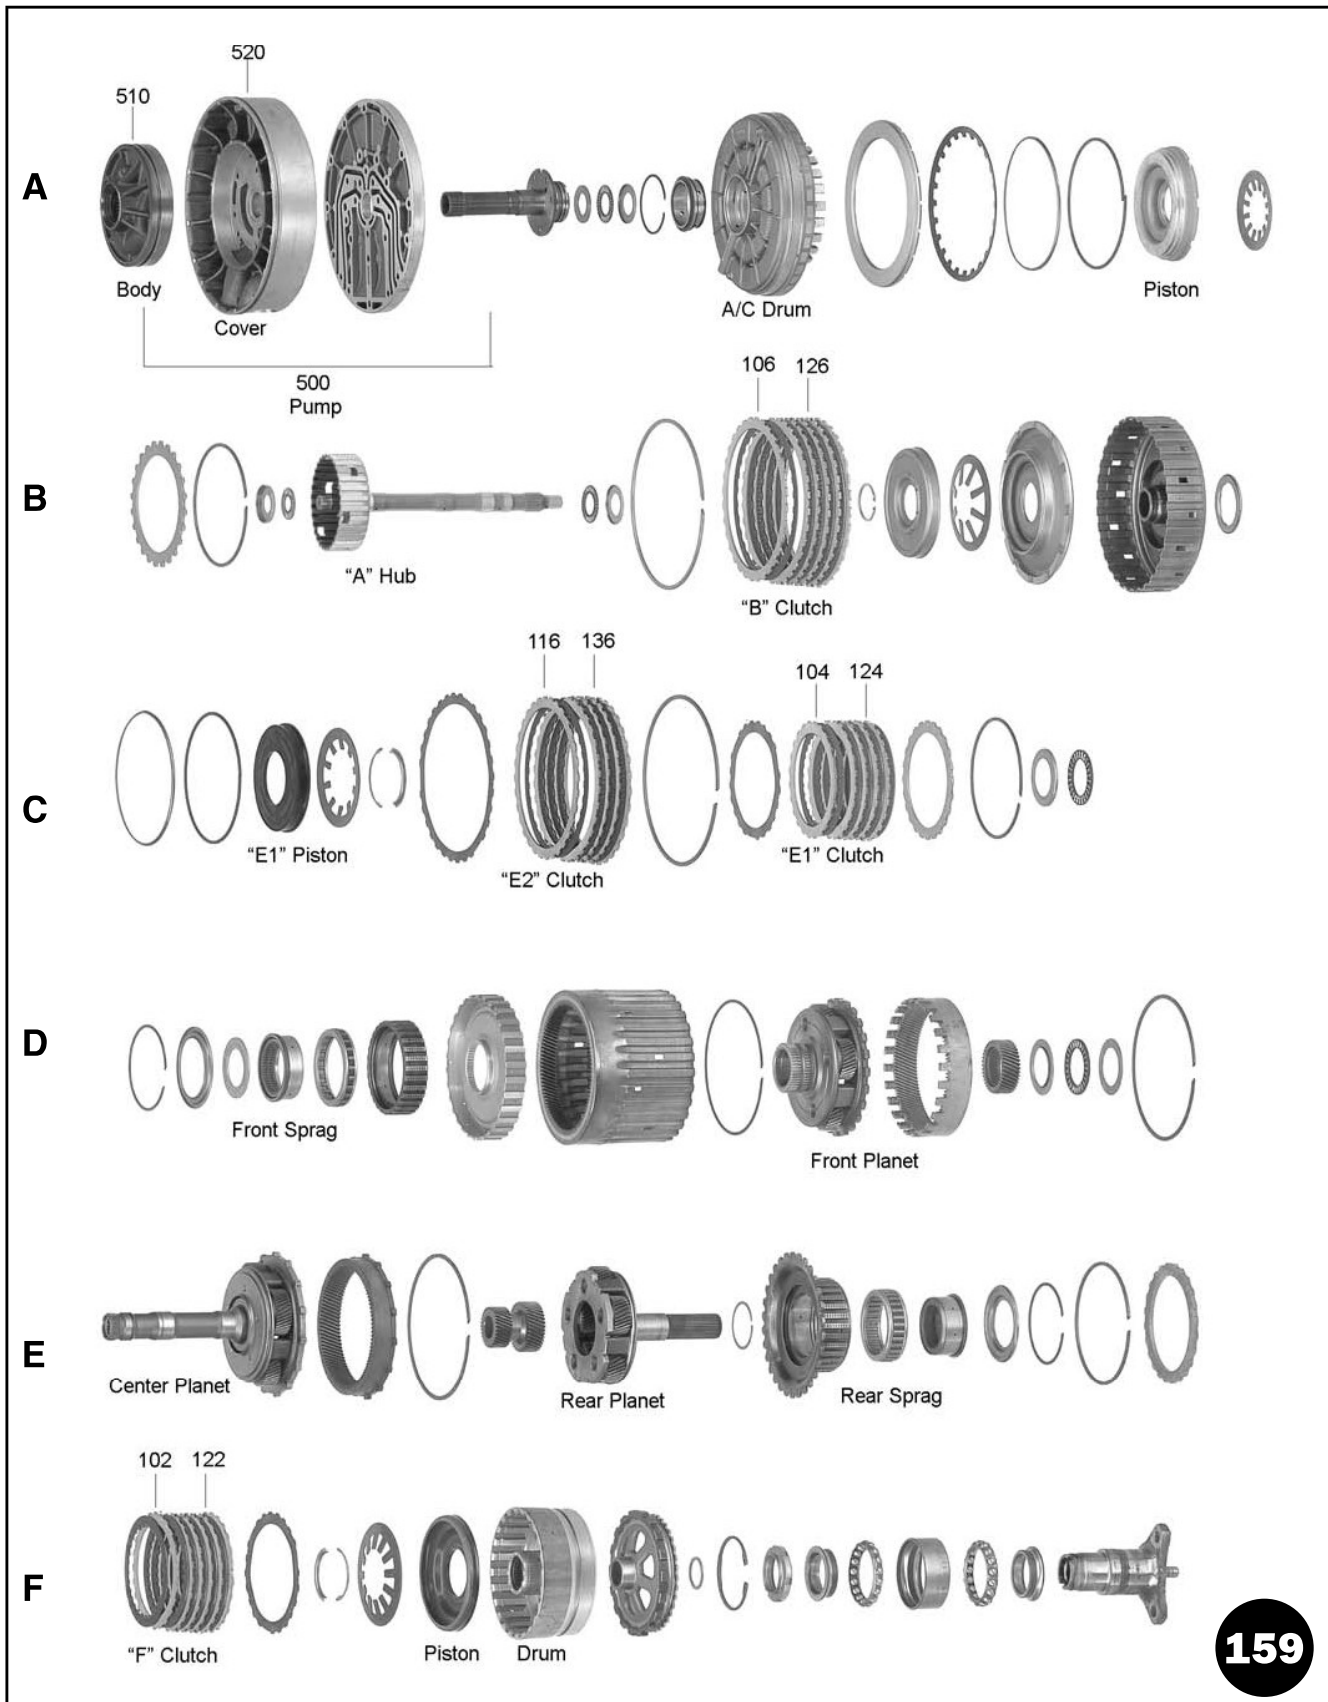

ILL.	DESCRIPTION	QTY.	YEAR	PART NO.	REFERENCE NO.
VALVE BODY RECALIBRATION KITS					
165	Valve Body Kit, ZF5HP24 (OEM)	1	95-Up	D139165	K56908M
GASKETS & O-RINGS					
300	Gasket, Pan (ZF5HP24)	1	95-Up	139300	13630MF
300	Gasket, Pan (ZF5HP24A)	1	96-Up	139300A	13630NF
TECHNICAL MANUALS					
400	Repair Manual, ZF5HP24	1	95-Up	139400A	TM-HP24
400	Repair Manual, ZF5HP24A	1	95-Up	139400B	TM-HP24A
400	Technical Manual, Functional (All)	1	95-Up	139400A	N/A
ELECTRICAL COMPONENTS					
420	Solenoid Master Kit (BMW to 018) (Jaguar to 024)	1	95-98	129420CK	31A-364A
420	Solenoid Master Kit (Audi) (BMW from 020) (Jaguar from 026)	1	98-Up	129420BK	31A-364B
420	Solenoid, Shift (All)	3	95-Up	129420	5A-365A
431	Solenoid, EPC (BMW to 018) (Jaguar to 024)	1	95-98	129431	5A-364
431	Solenoid, EPC (Audi) (BMW from 020) (Jaguar from 026)	1	98-Up	159431A	5A-364A
431	Solenoid, EPC (All)	4	95-Up	129431D	5A-364D
436	Sensor, Input & Output Speed (ZF5HP24 Only)	2	95-Up	69436A	20A-380
MISCELLANEOUS COMPONENTS					
510	Pump Body & Gears (ZF5HP24)	1	95-Up	139510	56920M
510	Pump Body & Gears (ZF5HP24A)	1	96-Up	139510A	56920N
544	Pump Plate, Intermediate (ZF5HP24)	1	95-Up	139544	N/A
544	Pump Plate, Intermediate (ZF5HP24A)	1	96-Up	139544A	N/A
550	Drum, "F"	1	95-Up	139550F	N/A
554	Drum, "A"	1	95-Up	139554A	56958M
570	Hub w/ Shaft (ZF5HP24)	1	95-Up	139570	N/A
570	Hub w/ Shaft (ZF5HP24A)	1	96-Up	139570B	N/A
670	Input Shaft, Sun Gear Type	1	95-Up	139670	N/A
740	Valve Body (Premium) ZF5HP24 (BMW, Jaguar)	1	95-Up	139740-1	P56990M
740	Valve Body (Premium) ZF5HP24A (Audi, VW)	1	96-Up	139740-2	P56990N
770	Extension Housing	1	97-01	139770	N/A
927	Piston, Accumulator (Plastic) (ZF5HP24)	2	96-Up	139927	N/A
927	Piston, Accumulator (Aluminum) (ZF5HP24A) (Will Replace Plastic)	2	96-Up	139927A	N/A
962	Piston, "E" Clutch (fits in the "D" Cylinder)	1	95-Up	139962	N/A
967	Piston, "F" Clutch (Bonded)	1	95-Up	139967	56530T
992	Shaft, Shift Selector	1	95-Up	139992	N/A
NOTES					

ZF5HP24A